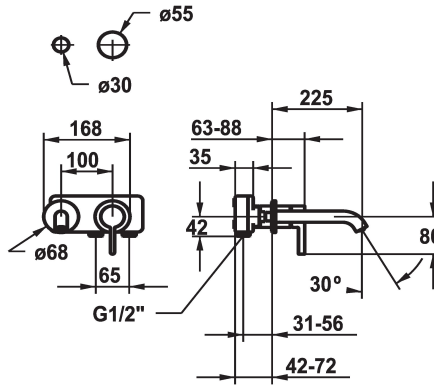

KWC BEVO

Trim kit - Lever mixer - Basin

Modell-Linie: BEVO | 11.422.064.176
Kranar | Hydraulické armatúry

KWC-No.
125190 chromeline, A 175, Trim kit
125191 chromeline, A 225, Trim kit
125399 matt black, A 175, Trim kit
125400 matt black, A 225, Trim kit
125401 brushed steel, A 175, Trim kit
125402 brushed steel, A 225, Trim kit

ATT-KWC-FARBCODE	Projection_A
chromeline	A175
chromeline	A225
brushed steel	A175
brushed steel	A225

- * Trim kit Lever mixer
- * EcoProtect - water-saving device
- * Fixed spout
- Neoperl® Caché® CS, Coin Slot
- * OptimalSpace - ample space for washing or working
- * KWC cartridge M 35 H

- with ceramic discs
- flow rate and temperature continuously variable
- * To be ordered separately:
- Unit for concealed installation ½" 39.001.401.931
- * To be ordered separately (optional or if necessary):
- Extension set 20 mm Z.536.333

Technical Data

A_Spout_Spray
ATT-KWC-AUSLAUF
Diameter
Handling
ATT-KWC-FARBCODE
Installation_type
Faucet_typ
G_Acoustic_group
ATT-KWC-UNTERPUTZ
Projection_A
EnergyLabelCH
Material

5 l/min (3 bar)
fest
168x68
frontbedient
matt black
Väggmontering
Hebelmischer
I
FM-Set
A225
A
Mässing