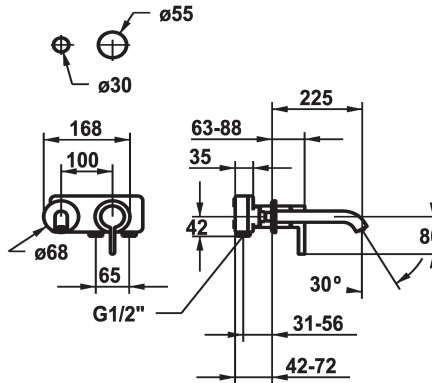

## KWC BEVO

Trim kit - Lever mixer - Basin

Modell-Linie: BEVO | 11.422.064.176

Armatura umywalkowa | Armatura jednouchwytowa

KWC-No.
<b>125190</b> chromeline, A 175, Trim kit
<b>125191</b> chromeline, A 225, Trim kit
<b>125399</b> matt black, A 175, Trim kit
<b>125400</b> matt black, A 225, Trim kit
<b>125401</b> brushed steel, A 175, Trim kit
<b>125402</b> brushed steel, A 225, Trim kit

ATT-KWC-FARBCODE	Projection_A
chromeline	A175
chromeline	A225
brushed steel	A175
brushed steel	A225

- \* Trim kit Lever mixer
- \* EcoProtect - water-saving device
- \* Fixed spout
- Neoperl® Caché® CS, Coin Slot
- \* OptimalSpace - ample space for washing or working
- \* KWC cartridge M 35 H

- with ceramic discs
- flow rate and temperature continuously variable
- \* To be ordered separately:
- Unit for concealed installation ½" 39.001.401.931
- \* To be ordered separately (optional or if necessary):
- Extension set 20 mm Z.536.333

### Dane techniczne

A_Spout_Spray
ATT-KWC-AUSLAUF
średnicy
Handling
ATT-KWC-FARBCODE
Installation_type
Faucet_typ
G_Acoustic_group
ATT-KWC-UNTERPUTZ
Projection_A
EnergyLabelCH
Materiał

5 l/min (3 bar)
fest
168x68
frontbedient
matt black
Montaż naścienny
Hebelmischer
I
FM-Set
A225
A
Mosiądz