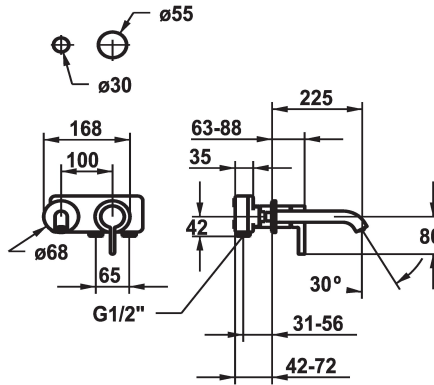

KWC BEVO

Trim kit - Lever mixer - Basin

Modell-Linie: BEVO | 11.422.064.176

Taps | Manual taps

KWC-No.

125190
chromeline, A 175, Trim kit

125191
chromeline, A 225, Trim kit

125399
matt black, A 175, Trim kit

Projection A

A 175

A 225

A 175

A 225

- * Trim kit Lever mixer
- * EcoProtect - water-saving device
- * Fixed spout
- Neoperl® Caché® CS, Coin Slot
- * OptimalSpace - ample space for washing or working
- * KWC cartridge M 35 H

- with ceramic discs
- flow rate and temperature continuously variable
- * To be ordered separately:
- Unit for concealed installation ½" 39.001.401.931
- * To be ordered separately (optional or if necessary):
- Extension set 20 mm Z.536.333

Technical Data

Flow rate	5 l/min (3 bar)
Spout	fixed
Diameter	168 x 68
Handling	front lever
Color code	matt black
Installation type	Wall mounted
Faucet_typ	Lever mixer
Acoustic group	I
Concealed unit	Trim kit
Projection A	A 225
Energy label	A
material	Brass