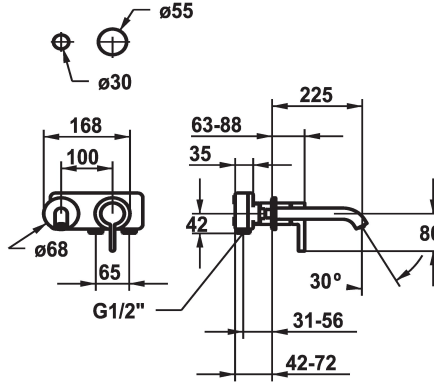

KWC BEVO Trim kit - Lever mixer - Basin

Modell-Linie: BEVO | 11.422.064.176
Taps | Manual taps

KWC-No.
125190 chromeline, A 175, Trim kit
125191 chromeline, A 225, Trim kit
125399 matt black, A 175, Trim kit
125400 matt black, A 225, Trim kit
125401 brushed steel, A 175, Trim kit
125402 brushed steel, A 225, Trim kit

Color code	Projection A
chromeline	A 175
chromeline	A 225
brushed steel	A 175
brushed steel	A 225

- * Trim kit Lever mixer
- * EcoProtect - water-saving device
- * Fixed spout
- Neoperl® Caché® CS, Coin Slot
- * OptimalSpace - ample space for washing or working
- * KWC cartridge M 35 H

- with ceramic discs
- flow rate and temperature continuously variable
- * To be ordered separately:
- Unit for concealed installation ½" 39.001.401.931
- * To be ordered separately (optional or if necessary):
- Extension set 20 mm Z.536.333

Technical Data
Flow rate
Spout
Diameter
Handling
Color code
Installation type
Faucet_typ
Acoustic group
Concealed unit
Projection A
Energy label
material

5 l/min (3 bar)
fixed
168 x 68
front lever
matt black
Wall mounted
Lever mixer
I
Trim kit
A 225
A
Brass