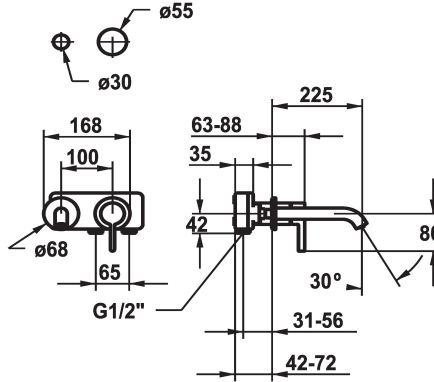

KWC BEVO

Trim kit - Lever mixer - Basin

Modell-Linie: BEVO | 11.422.064.176

Taps | Manual taps

KWC-No.
125190 chromeline, A 175, Trim kit
125191 chromeline, A 225, Trim kit
125399 matt black, A 175, Trim kit
125400 matt black, A 225, Trim kit
125401 brushed steel, A 175, Trim kit
125402 brushed steel, A 225, Trim kit

Color code	Projection_A
chrome	A 175
chrome	A 225
brushed steel	A 175
brushed steel	A 225

- * Trim kit Lever mixer
- * EcoProtect - water-saving device
- * Fixed spout
- Neoperl® Caché® CS, Coin Slot
- * OptimalSpace - ample space for washing or working
- * KWC cartridge M 35 H

- with ceramic discs
- flow rate and temperature continuously variable
- * To be ordered separately:
- Unit for concealed installation ½" 39.001.401.931
- * To be ordered separately (optional or if necessary):
- Extension set 20 mm Z.536.333

Technical Data
Flow rate
Spout
Diameter
Handling
Color code
Installation_type
Faucet_typ
G_Acoustic_group
Concealed_unit
Projection_A
Energy Label
material

5 l/min (3 bar)
fixed
168 x 68
front lever
matt black
Wall mounted
Lever mixer
I
Trim kit
A 225
A
Brass