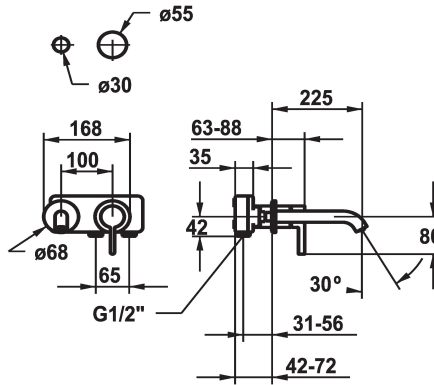

## KWC BEVO

Trim kit - Lever mixer - Basin

Modell-Linie: BEVO | 11.422.064.176  
Umyvadlové armatury | Hydraulické armatury

KWC-No.
<b>125190</b> chromeline, A 175, Trim kit
<b>125191</b> chromeline, A 225, Trim kit
<b>125399</b> matt black, A 175, Trim kit
<b>125400</b> matt black, A 225, Trim kit
<b>125401</b> brushed steel, A 175, Trim kit
<b>125402</b> brushed steel, A 225, Trim kit

ATT-KWC-FARBCODE	Projection_A
chromeline	A175
chromeline	A225
brushed steel	A175
brushed steel	A225

- \* Trim kit Lever mixer
- \* EcoProtect - water-saving device
- \* Fixed spout
- Neoperl® Caché® CS, Coin Slot
- \* OptimalSpace - ample space for washing or working
- \* KWC cartridge M 35 H

- with ceramic discs
- flow rate and temperature continuously variable
- \* To be ordered separately:
- Unit for concealed installation ½" 39.001.401.931
- \* To be ordered separately (optional or if necessary):
- Extension set 20 mm Z.536.333

### Technické údaje

A_Spout_Spray
ATT-KWC-AUSLAUF
ATT-KWC-DURCHMESSER
Handling
ATT-KWC-FARBCODE
Installation_type
Faucet_typ
G_Acoustic_group
ATT-KWC-UNTERPUTZ
Projection_A
EnergyLabelCH
Material

5 l/min (3 bar)
fixovaná
168x68
frontbedient
matt black
montáž na stěnu
Hebelmischer
I
FM-Set
A225
A
mosaz