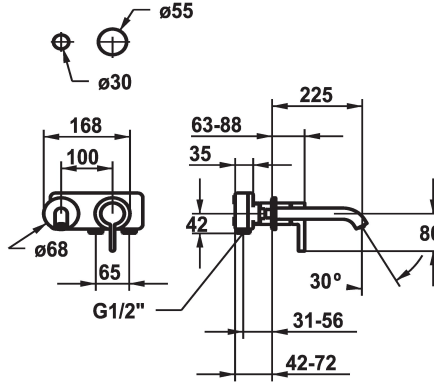

## KWC BEVO Trim kit - Lever mixer - Basin

Modell-Linie: BEVO | 11.422.064.176  
Taps | Manual taps

KWC-No.
<b>125190</b> chromeline, A 175, Trim kit
<b>125191</b> chromeline, A 225, Trim kit
<b>125399</b> matt black, A 175, Trim kit
<b>125400</b> matt black, A 225, Trim kit
<b>125401</b> brushed steel, A 175, Trim kit
<b>125402</b> brushed steel, A 225, Trim kit

Color code	Projection_A
chrome	A 175
chrome	A 225
brushed steel	A 175
brushed steel	A 225

- \* Trim kit Lever mixer
- \* EcoProtect - water-saving device
- \* Fixed spout
- Neoperl® Caché® CS, Coin Slot
- \* OptimalSpace - ample space for washing or working
- \* KWC cartridge M 35 H

- with ceramic discs
- flow rate and temperature continuously variable
- \* To be ordered separately:
- Unit for concealed installation ½" 39.001.401.931
- \* To be ordered separately (optional or if necessary):
- Extension set 20 mm Z.536.333

Technical Data
Flow rate
Spout
Diameter
Handling
Color code
Installation_type
Faucet_typ
G_Acoustic_group
Concealed_unit
Projection_A
Energy Label
material

5 l/min (3 bar)
fixed
168 x 68
front lever
matt black
Wall mounted
Lever mixer
I
Trim kit
A 225
A
Brass