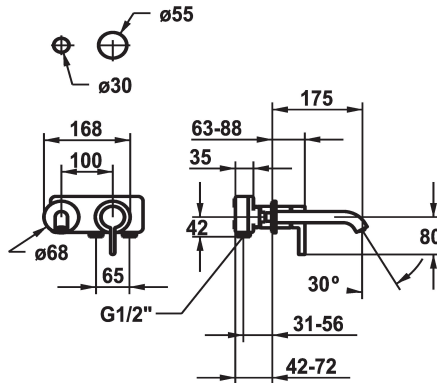

KWC BEVO

Trim kit - Lever mixer - Basin

Modell-Linie: BEVO | 11.422.063.176
Kranar | Hydraulické armatúry

KWC-No.
125190 chromeline, A 175, Trim kit
125191 chromeline, A 225, Trim kit
125399 matt black, A 175, Trim kit
125400 matt black, A 225, Trim kit
125401 brushed steel, A 175, Trim kit
125402 brushed steel, A 225, Trim kit

ATT-KWC-FARBCODE	Projection_A
chromeline	A175
chromeline	A225
brushed steel	A175
brushed steel	A225

- * Trim kit Lever mixer
- * EcoProtect - water-saving device
- * Fixed spout
- Neoperl® Caché® CS, Coin Slot
- * OptimalSpace - ample space for washing or working
- * KWC cartridge M 35 H

- with ceramic discs
- flow rate and temperature continuously variable
- * To be ordered separately:
- Unit for concealed installation ½" 39.001.401.931
- * To be ordered separately (optional or if necessary):
- Extension set 20 mm Z.536.333

Technical Data

A_Spout_Spray
ATT-KWC-AUSLAUF
Diameter
Handling
ATT-KWC-FARBCODE
Installation_type
Faucet_typ
G_Acoustic_group
ATT-KWC-UNTERPUTZ
Projection_A
EnergyLabelCH
Material

5 l/min (3 bar)
fest
168x68
frontbedient
matt black
Väggmontering
Hebelmischer
I
FM-Set
A175
A
Mässing