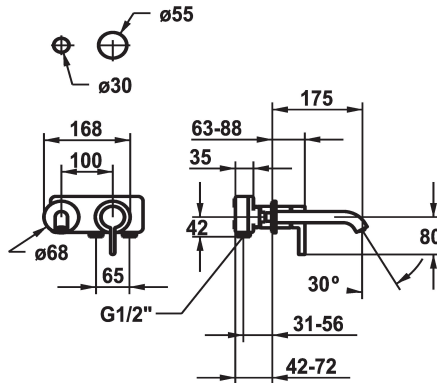

KWC BEVO

Trim kit - Lever mixer - Basin

Modell-Linie: BEVO | 11.422.063.176

Armatura umywalkowa | Armatura jednouchwytowa

KWC-No.
125190 chromeline, A 175, Trim kit
125191 chromeline, A 225, Trim kit
125399 matt black, A 175, Trim kit
125400 matt black, A 225, Trim kit
125401 brushed steel, A 175, Trim kit
125402 brushed steel, A 225, Trim kit

ATT-KWC-FARBCODE	Projection_A
chromeline	A175
chromeline	A225
brushed steel	A175
brushed steel	A225

- * Trim kit Lever mixer
- * EcoProtect - water-saving device
- * Fixed spout
- Neoperl® Caché® CS, Coin Slot
- * OptimalSpace - ample space for washing or working
- * KWC cartridge M 35 H

- with ceramic discs
- flow rate and temperature continuously variable
- * To be ordered separately:
- Unit for concealed installation ½" 39.001.401.931
- * To be ordered separately (optional or if necessary):
- Extension set 20 mm Z.536.333

Dane techniczne

A_Spout_Spray
ATT-KWC-AUSLAUF
średnicy
Handling
ATT-KWC-FARBCODE
Installation_type
Faucet_typ
G_Acoustic_group
ATT-KWC-UNTERPUTZ
Projection_A
EnergyLabelCH
Materiał

5 l/min (3 bar)
fest
168x68
frontbedient
matt black
Montaż naścienny
Hebelmischer
I
FM-Set
A175
A
Mosiądz