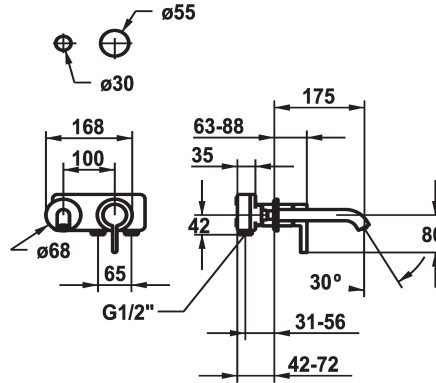

## KWC BEVO

Trim kit - Lever mixer - Basin

Modell-Linie: BEVO | 11.422.063.176

Hanat | Käsitönnöiset hanat

KWC-No.
<b>125190</b> chromeline, A 175, Trim kit
<b>125191</b> chromeline, A 225, Trim kit
<b>125399</b> matt black, A 175, Trim kit
<b>125400</b> matt black, A 225, Trim kit
<b>125401</b> brushed steel, A 175, Trim kit
<b>125402</b> brushed steel, A 225, Trim kit

ATT-KWC-FARBCODE	Projection_A
chromeline	A175
chromeline	A225
brushed steel	A175
brushed steel	A225

- \* Trim kit Lever mixer
- \* EcoProtect - water-saving device
- \* Fixed spout
- Neoperl® Caché® CS, Coin Slot
- \* OptimalSpace - ample space for washing or working
- \* KWC cartridge M 35 H

- with ceramic discs
- flow rate and temperature continuously variable
- \* To be ordered separately:
- Unit for concealed installation ½" 39.001.401.931
- \* To be ordered separately (optional or if necessary):
- Extension set 20 mm Z.536.333

### Tekniset tiedot

A_Spout_Spray
Spout
Halkaisija
Handling
ATT-KWC-FARBCODE
Installation_type
Faucet_typ
G_Acoustic_group
ATT-KWC-UNTERPUTZ
Projection_A
EnergyLabelCH
Materiaali
lviCode

5 l/min (3 bar)
Kiinnitetty
168x68
frontbedient
matt black
Seinäasennus
Hebelmischer
I
FM-Set
A175
A
Messinki
0