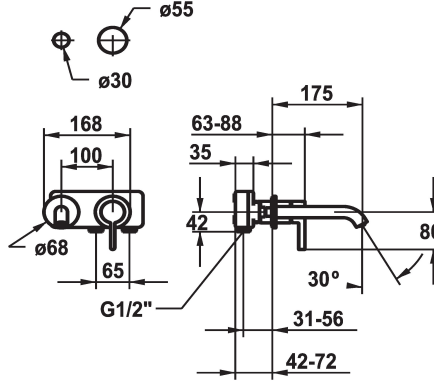

KWC BEVO Trim kit - Lever mixer - Basin

Modell-Linie: BEVO | 11.422.063.176
Taps | Manual taps

KWC-No.
125190 chromeline, A 175, Trim kit
125191 chromeline, A 225, Trim kit
125399 matt black, A 175, Trim kit
125400 matt black, A 225, Trim kit
125401 brushed steel, A 175, Trim kit
125402 brushed steel, A 225, Trim kit

Color code	Projection A
chromeline	A 175
chromeline	A 225
brushed steel	A 175
brushed steel	A 225

- * Trim kit Lever mixer
- * EcoProtect - water-saving device
- * Fixed spout
- Neoperl® Caché® CS, Coin Slot
- * OptimalSpace - ample space for washing or working
- * KWC cartridge M 35 H

- with ceramic discs
- flow rate and temperature continuously variable
- * To be ordered separately:
- Unit for concealed installation ½" 39.001.401.931
- * To be ordered separately (optional or if necessary):
- Extension set 20 mm Z.536.333

Technical Data
Flow rate
Spout
Diameter
Handling
Color code
Installation type
Faucet_typ
Acoustic group
Concealed unit
Projection A
Energy label
material

5 l/min (3 bar)
fixed
168 x 68
front lever
matt black
Wall mounted
Lever mixer
I
Trim kit
A 175
A
Brass