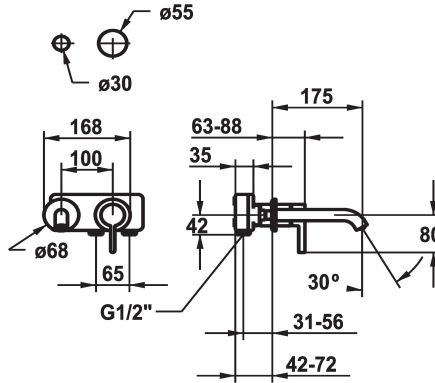

KWC BEVO Trim kit - Lever mixer - Basin

Modell-Linie: BEVO | 11.422.063.176
Taps | Manual taps

KWC-No.
125190 chromeline, A 175, Trim kit
125191 chromeline, A 225, Trim kit
125399 matt black, A 175, Trim kit
125400 matt black, A 225, Trim kit
125401 brushed steel, A 175, Trim kit
125402 brushed steel, A 225, Trim kit

Color code	Projection A
chromeline	A 175
chromeline	A 225
brushed steel	A 175
brushed steel	A 225

- * Trim kit Lever mixer
- * EcoProtect - water-saving device
- * Fixed spout
- Neoperl® Caché® CS, Coin Slot
- * OptimalSpace - ample space for washing or working
- * KWC cartridge M 35 H

- with ceramic discs
- flow rate and temperature continuously variable
- * To be ordered separately:
- Unit for concealed installation ½" 39.001.401.931
- * To be ordered separately (optional or if necessary):
- Extension set 20 mm Z.536.333

Technical Data
Flow rate
Spout
Diameter
Handling
Color code
Installation type
Faucet_typ
Acoustic group
Concealed unit
Projection A
Energy label
material

5 l/min (3 bar)
fixed
168 x 68
front lever
matt black
Wall mounted
Lever mixer
I
Trim kit
A 175
A
Brass