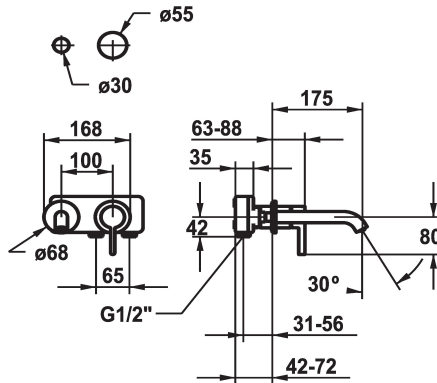

KWC BEVO

Trim kit - Lever mixer - Basin

Modell-Linie: BEVO | 11.422.063.176

Taps | Manual taps

KWC-No.
125190 chromeline, A 175, Trim kit
125191 chromeline, A 225, Trim kit
125399 matt black, A 175, Trim kit
125400 matt black, A 225, Trim kit
125401 brushed steel, A 175, Trim kit
125402 brushed steel, A 225, Trim kit

Color code	Projection_A
chrome	A 175
chrome	A 225
brushed steel	A 175
brushed steel	A 225

- * Trim kit Lever mixer
- * EcoProtect - water-saving device
- * Fixed spout
- Neoperl® Caché® CS, Coin Slot
- * OptimalSpace - ample space for washing or working
- * KWC cartridge M 35 H

- with ceramic discs
- flow rate and temperature continuously variable
- * To be ordered separately:
- Unit for concealed installation ½" 39.001.401.931
- * To be ordered separately (optional or if necessary):
- Extension set 20 mm Z.536.333

Technical Data
Flow rate
Spout
Diameter
Handling
Color code
Installation_type
Faucet_typ
G_Acoustic_group
Concealed_unit
Projection_A
Energy Label
material

5 l/min (3 bar)
fixed
168 x 68
front lever
matt black
Wall mounted
Lever mixer
I
Trim kit
A 175
A
Brass