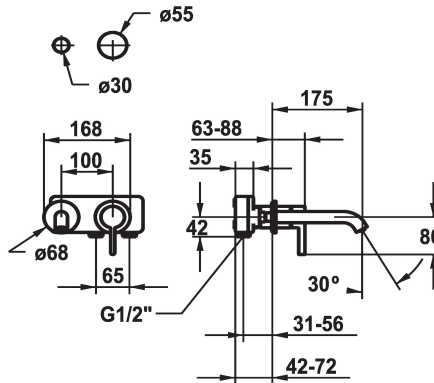

KWC BEVO

Trim kit - Lever mixer - Basin

Modell-Linie: BEVO | 11.422.063.176

Umyvadlové armatury | Hydraulické armatury

KWC-No.

125190
chromeline, A 175, Trim kit

125191
chromeline, A 225, Trim kit

125399
matt black, A 175, Trim kit

Projection_A

A175

A225

A175

A225

- * Trim kit Lever mixer
- * EcoProtect - water-saving device
- * Fixed spout
- Neoperl® Caché® CS, Coin Slot
- * OptimalSpace - ample space for washing or working
- * KWC cartridge M 35 H

- with ceramic discs
- flow rate and temperature continuously variable
- * To be ordered separately:
- Unit for concealed installation ½" 39.001.401.931
- * To be ordered separately (optional or if necessary):
- Extension set 20 mm Z.536.333

G_Acoustic_group

ATT-KWC-UNTERPUTZ

Projection_A

EnergyLabelCH

Material

5 l/min (3 bar)

fixovaná

168x68