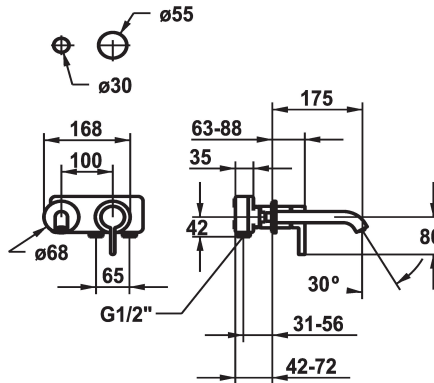

## KWC BEVO Trim kit - Lever mixer - Basin

Modell-Linie: BEVO | 11.422.063.176  
Taps | Manual taps

KWC-No.
<b>125190</b> chromeline, A 175, Trim kit
<b>125191</b> chromeline, A 225, Trim kit
<b>125399</b> matt black, A 175, Trim kit
<b>125400</b> matt black, A 225, Trim kit
<b>125401</b> brushed steel, A 175, Trim kit
<b>125402</b> brushed steel, A 225, Trim kit

Color code	Projection_A
chrome	A 175
chrome	A 225
brushed steel	A 175
brushed steel	A 225

- \* Trim kit Lever mixer
- \* EcoProtect - water-saving device
- \* Fixed spout
- Neoperl® Caché® CS, Coin Slot
- \* OptimalSpace - ample space for washing or working
- \* KWC cartridge M 35 H

- with ceramic discs
- flow rate and temperature continuously variable
- \* To be ordered separately:
- Unit for concealed installation ½" 39.001.401.931
- \* To be ordered separately (optional or if necessary):
- Extension set 20 mm Z.536.333

Technical Data
Flow rate
Spout
Diameter
Handling
Color code
Installation_type
Faucet_typ
G_Acoustic_group
Concealed_unit
Projection_A
Energy Label
material

5 l/min (3 bar)
fixed
168 x 68
front lever
matt black
Wall mounted
Lever mixer
I
Trim kit
A 175
A
Brass