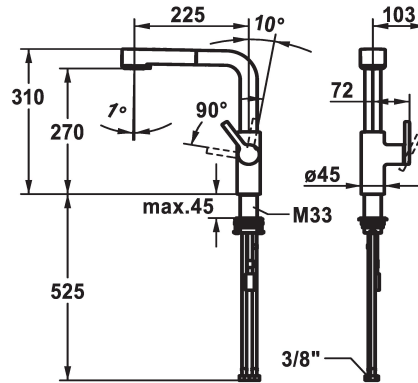

KWC AVA 2.0 Lever mixer

Modell-Linie: AVA 2.0 | 10.461.002.177FL
Taps | Manual taps

KWC-No.

125373
chromeline, A 225, flexible connection hoses

125374
matt black, A 225, flexible connection hoses

125375
brushed steel, A 225, flexible connection hoses

Color code

chrome

matt black

brushed steel

NEW

- * Lever installation only possible on the right side
- Child safety: cold water flow in lever position towards the front
- * gap between wall and centre of mounting hole min. 20 mm
- * TouchProtect - anti-scald protection thanks to the "double skin" principle
- * Intrinsicly safe against backflow
- * Pull-out spray
 - SprayClean - easy to clean and actively prevents limescale buildup
 - up to 600 mm pull-out length
 - TripleClean - Normal, soft, and power stream modes
 - hose surface to fit faucet surface
 - QuickConnect - Simple hose connection system

- * Hose guide, swivelling 150°
- * EasyLock - a pull-out spray that easily slides back into place
- * OptimalSpace - ample space for washing or working
- * KWC cartridge M 35 S
 - with ceramic discs
 - flow rate and temperature continuously variable
 - temperature limitation
- * Flexible connection hoses 3/8"
- * QuickInstallation - Fastening via threaded connection with locking screws
- * Mounting hole size $\varnothing 35$ mm
- * To be ordered separately (optional or if necessary):
 - Swivel range limited to 120° Z.538.320

Technical Data

Flow rate needle spray

9 l/min (3 bar)

Flow rate normal spray

8 l/min (3 bar)

Connection

Flexible connection hoses

Spout