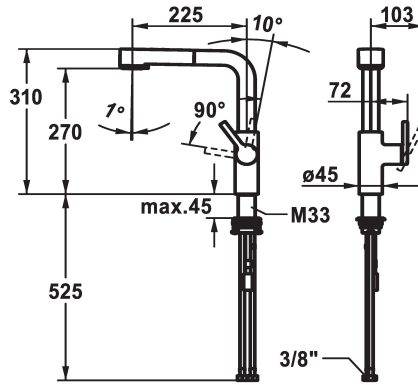

KWC AVA 2.0 Lever mixer

Modell-Linie: AVA 2.0 | 10.461.002.176FL
Taps | Manual taps