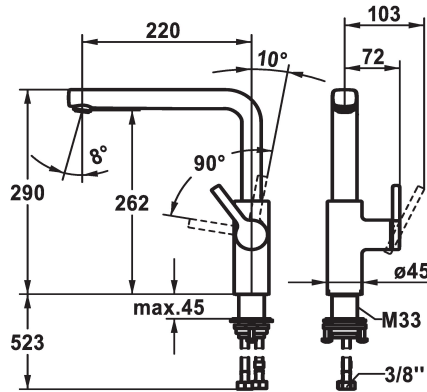

KWC AVA 2.0 Lever mixer - Kitchen

Modell-Linie: AVA 2.0 | 10.461.012.177FL
Taps | Manual taps

KWC-No.

125370
chromeline, A 220, flexible connection hoses

125371
matt black, A 220, flexible connection hoses

125372
brushed steel, A 220, flexible connection hoses

Color code

chrome

matt black

brushed steel

- * Lever installation only possible on the right side
- Child safety: cold water flow in lever position towards the front
- * gap between wall and centre of mounting hole min. 20 mm
- * SwivelStop - swivel spout 150°, extensible to 360°
- Neoperl® Cascade® SLC
- * OptimalSpace - ample space for washing or working
- * KWC cartridge M 35 S
- with ceramic discs

- flow rate and temperature continuously variable
- temperature limitation
- * Flexible connection hoses 3/8"
- * QuickInstallation - Fastening via threaded connection with locking screws
- * Mounting hole size ø35 mm
- * To be ordered separately (optional or if necessary):
- Swivel range limited to 120° Z.538.320

Technical Data

Flow rate
Connection
Spout
Handling
Color code
Installation_type
Faucet_typ
Design
Dimension Height
G_Acoustic_group
Projection_A
Energy Label
Dimension Water outlet
material

11.7 l/min (3bar)
Flexible connection hoses
swivel
side lever
brushed steel
Pillar installation
Lever mixer
L-Spout
290
l
A 220
B
262
Brass