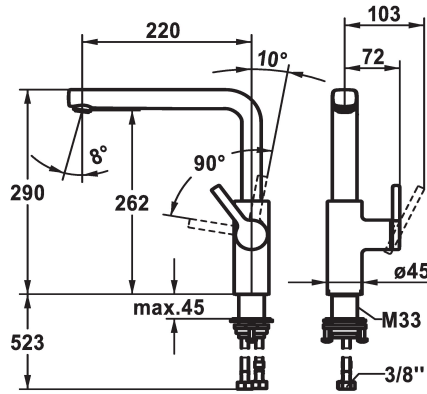

KWC AVA 2.0 Lever mixer - Kitchen

Modell-Linie: AVA 2.0 | 10.461.012.176FL
Taps | Manual taps

KWC-No.

125370
chromeline, A 220, flexible connection hoses

125371
matt black, A 220, flexible connection hoses

125372
brushed steel, A 220, flexible connection hoses

Color code

chrome

matt black

brushed steel

- * Lever installation only possible on the right side
- Child safety: cold water flow in lever position towards the front
- * gap between wall and centre of mounting hole min. 20 mm
- * SwivelStop - swivel spout 150°, extensible to 360°
- Neoperl® Cascade® SLC
- * OptimalSpace - ample space for washing or working
- * KWC cartridge M 35 S
- with ceramic discs

- flow rate and temperature continuously variable
- temperature limitation
- * Flexible connection hoses 3/8"
- * QuickInstallation - Fastening via threaded connection with locking screws
- * Mounting hole size ø35 mm
- * To be ordered separately (optional or if necessary):
- Swivel range limited to 120° Z.538.320

Technical Data

Flow rate
Connection
Spout
Handling
Color code
Installation_type
Faucet_typ
Design
Dimension Height
G_Acoustic_group
Projection_A
Energy Label
Dimension Water outlet
material

11.7 l/min (3bar)
Flexible connection hoses
swivel
side lever
matt black
Pillar installation
Lever mixer
L-Spout
290
I
A 220
B
262
Brass