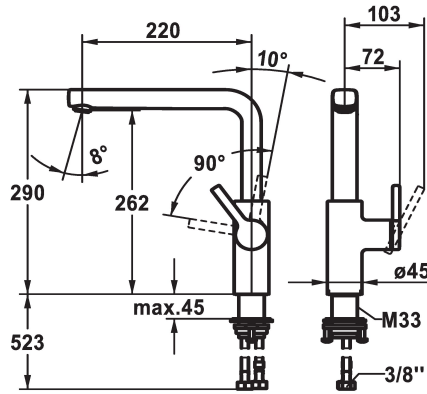

KWC AVA 2.0 Lever mixer - Kitchen

Modell-Linie: AVA 2.0 | 10.461.012.000FL
Taps | Manual taps

KWC-No.

125370
chromeline, A 220, flexible connection hoses

125371
matt black, A 220, flexible connection hoses

125372
brushed steel, A 220, flexible connection hoses

Color code

chrome

matt black

brushed steel

- * Lever installation only possible on the right side
- Child safety: cold water flow in lever position towards the front
- * gap between wall and centre of mounting hole min. 20 mm
- * SwivelStop - swivel spout 150°, extensible to 360°
- Neoperl® Cascade® SLC
- * OptimalSpace - ample space for washing or working
- * KWC cartridge M 35 S
- with ceramic discs

- flow rate and temperature continuously variable
- temperature limitation
- * Flexible connection hoses 3/8"
- * QuickInstallation - Fastening via threaded connection with locking screws
- * Mounting hole size ø35 mm
- * To be ordered separately (optional or if necessary):
- Swivel range limited to 120° Z.538.320

Technical Data

Flow rate
Connection
Spout
Handling
Color code
Installation_type
Faucet_typ
Design
Dimension Height
G_Acoustic_group
Projection_A
Energy Label
Dimension Water outlet
material

11.7 l/min (3bar)
Flexible connection hoses
swivel
side lever
chrome
Pillar installation
Lever mixer
L-Spout
290
I
A 220
B
262
Brass