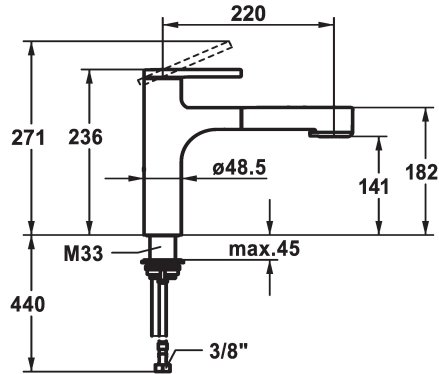

KWC AVA 2.0 Lever mixer - Kitchen

Modell-Linie: AVA 2.0 | 10.461.032.176FL
Taps | Manual taps

KWC-No.

125364
chromeline, A 220, flexible connection hoses

125365
matt black, A 220, flexible connection hoses

- * Hose guide, swivelling 120°
- * EasyLock - a pull-out spray that easily slides back into place
- * KWC cartridge M 35 S
 - with ceramic discs
 - flow rate and temperature continuously variable
 - temperature limitation
- * Flexible connection hoses 3/8"
- * QuickInstallation - Fastening via threaded connection with locking screws
- * Mounting hole size ø35 mm

Technical Data

Flow rate needle spray

9 l/min (3 bar)

Flow rate normal spray

8 l/min (3 bar)

Connection

Flexible connection hoses

Spout

A 220

Energy Label

B

Dimension Water outlet

141

material

Brass