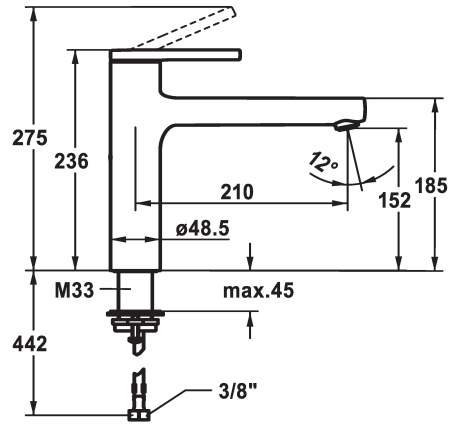

KWC AVA 2.0 Lever mixer - Kitchen

Modell-Linie: AVA 2.0 | 10.461.022.176FL
Taps | Manual taps

KWC-No.

125361
chromeline, A 210, flexible connection hoses

125362
matt black, A 210, flexible connection hoses

125363
brushed steel, A 210, flexible connection hoses

Color_code

chrome

matt black

brushed steel

- * Swivel spout 150°
- Neoperl® Cascade® SLC
- * KWC cartridge M 35 S
- with ceramic discs
- flow rate and temperature continuously variable

- temperature limitation
- * Flexible connection hoses 3/8"
- * QuickInstallation - Fastening via threaded connection with locking screws
- * Mounting hole size ø35 mm

Technical Data

Flow rate
Connection
Spout
Handling
Color_code
Installation_type
Faucet_typ
Dimension Height
G_Acoustic group
Projection_A
Energy Label
Dimension Water outlet
material

12 l/min (3bar)
Flexible connection hoses
swivel
top lever
matt black
Pillar installation
Lever mixer
236
I
A 210
C
152
Brass