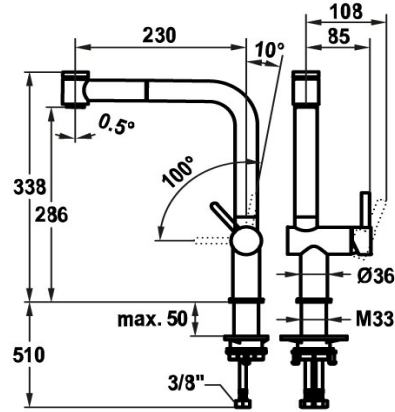

KWC BEVO E

Lever mixer - Kitchen

Modell-Linie: BEVO E | 10.531.003.751FL

Hanat | Käsi käyttöiset hanat

KWC-No.

125354

stainless steel, A 230, flexible connection hoses

125355

industrial black, A 230, flexible connection hoses

Värikoodi

stainless steel

industrial black

NEW

* Lever mixer

* Lever installation only possible on the right side

- Child safety: cold water flow in lever position towards the front

- QuickConnect - Simple hose connection system

* Hose guide, swivelling 150°

* EasyLock - a pull-out spray that easily slides back into place

* OptimalSpace - ample space for washing or working

* KWC cartridge S 25

- with ceramic discs

- flow rate and temperature continuously variable

* Flexible connection hoses 3/8"

* QuickInstallation - Fastening via threaded connection with locking screws

* Mounting hole size ø35 mm