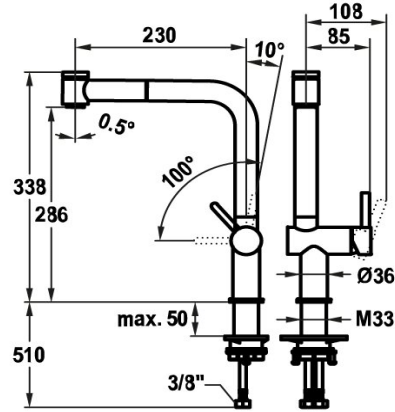

KWC BEVO E Lever mixer - Kitchen

Modell-Linie: BEVO E | 10.531.003.751FL
Taps | Manual taps

KWC-No.

125354
stainless steel, A 230, flexible connection hoses

125355
industrial black, A 230, flexible connection hoses

Color code

stainless steel

industrial black

- * Hose guide, swivelling 150°
- * EasyLock - a pull-out spray that easily slides back into place
- * OptimalSpace - ample space for washing or working
- * KWC cartridge S 25
 - with ceramic discs
 - flow rate and temperature continuously variable
- * Flexible connection hoses 3/8"
- * QuickInstallation - Fastening via threaded connection with locking screws
- * Mounting hole size ø35 mm

NEW

Technical Data

Flow rate needle spray
Flow rate normal spray
Connection
Spout
Handling
Kitchenspray
Color code
Installation type
Faucet_typ
Measure Height
Acoustic group
Projection A
Energy label
Dimension Water outlet
material

6.2 l/min (3 bar)
6.5 l/min (3 bar)
Flexible connection hoses
swivel
side lever
Pull-out spray
industrial black
Pillar installation
Lever mixer
338
I
A 230
C
286
stainless steel

Spare Parts

KWC BEVO E
Lever mixer - Kitchen