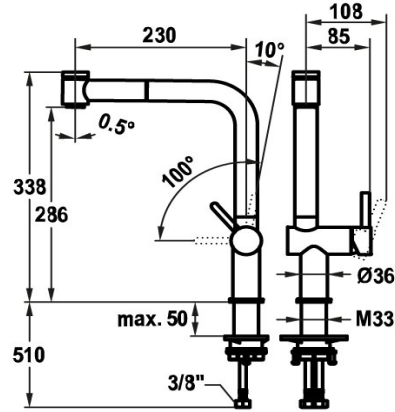

KWC BEVO E Lever mixer - Kitchen

Modell-Linie: BEVO E | 10.531.003.751FL
Taps | Manual taps

KWC-No.

125354
stainless steel, A 230, flexible connection hoses

125355
industrial black, A 230, flexible connection hoses

Color code

stainless steel

industrial black

- * Hose guide, swivelling 150°
- * EasyLock - a pull-out spray that easily slides back into place
- * OptimalSpace - ample space for washing or working
- * KWC cartridge S 25
 - with ceramic discs
 - flow rate and temperature continuously variable
- * Flexible connection hoses 3/8"
- * QuickInstallation - Fastening via threaded connection with locking screws
- * Mounting hole size ø35 mm

NEW

Technical Data

Flow rate needle spray
Flow rate normal spray
Connection
Spout
Handling
Kitchenspray
Color code
Installation type
Faucet_typ
Dimension Height
Acoustic group
Projection A
Energy label
Dimension Water outlet
material

6.2 l/min (3 bar)
6.5 l/min (3 bar)
Flexible connection hoses
swivel
side lever
Pull-out spray
industrial black
Pillar installation
Lever mixer
338
I
A 230
C
286
stainless steel

Spare Parts

KWC BEVO E
Lever mixer - Kitchen