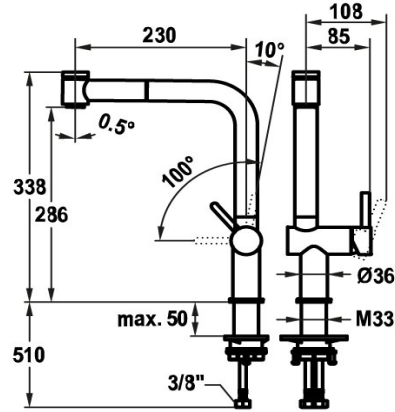

KWC BEVO E Lever mixer - Kitchen

Modell-Linie: BEVO E | 10.531.003.751FL
Taps | Manual taps

KWC-No.

125354
stainless steel, A 230, flexible connection hoses

125355
industrial black, A 230, flexible connection hoses

- * Lever mixer
- * Lever installation only possible on the right side
- Child safety: cold water flow in lever position towards the front
- * TouchProtect - anti-scald protection thanks to the "double skin" principle
- * Pull-out spray
 - SprayClean - easy to clean and actively prevents limescale buildup
 - up to 600 mm pull-out length
 - PowerClean - needle spray mode, with automatic diverter reset
 - QuickConnect - Simple hose connection system

Color_code

stainless steel

industrial black

- * Hose guide, swivelling 150°
- * EasyLock - a pull-out spray that easily slides back into place
- * OptimalSpace - ample space for washing or working
- * KWC cartridge S 25
 - with ceramic discs
 - flow rate and temperature continuously variable
- * Flexible connection hoses 3/8"
- * QuickInstallation - Fastening via threaded connection with locking screws
- * Mounting hole size ø35 mm

NEW

Technical Data

| |
|------------------------|
| Flow rate needle spray |
| Flow rate normal spray |
| Connection |
| Spout |
| Handling |
| Kitchen_spray |
| Color_code |
| Installation_type |
| Faucet_typ |
| Dimension Height |
| G_Acoustic group |
| Projection_A |
| Energy Label |
| Dimension Water outlet |
| material |