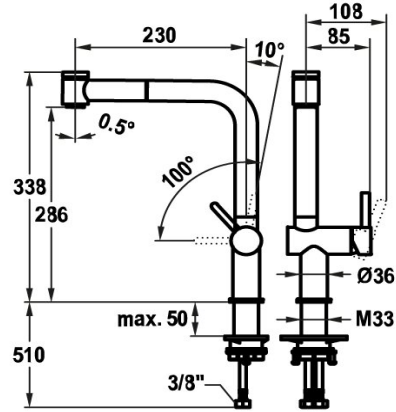

KWC BEVO E Lever mixer - Kitchen

Modell-Linie: BEVO E | 10.531.003.700FL
Kranar | Hydraulické armatúry

KWC-No.

125354
stainless steel, A 230, flexible connection hoses

125355
industrial black, A 230, flexible connection hoses

ATT-KWC-FARBCODE

stainless steel

industrial black

- * Hose guide, swivelling 150°
- * EasyLock - a pull-out spray that easily slides back into place
- * OptimalSpace - ample space for washing or working
- * KWC cartridge S 25
 - with ceramic discs
 - flow rate and temperature continuously variable
- * Flexible connection hoses 3/8"
- * QuickInstallation - Fastening via threaded connection with locking screws
- * Mounting hole size ø35 mm

NEW

Technical Data

ATT-KWC-A_AUSZUGBRAUSE_SIEB

6.2 l/min (3 bar)

ATT-KWC-A_AUSZUGBRAUSE_NORMAL

6.5 l/min (3 bar)

Connection

Flexible_Anschlusschläuche

Installation_type

Standmontage

Faucet_typ

Hebelmischer

Measure_Height

338

G_Acoustic group

I