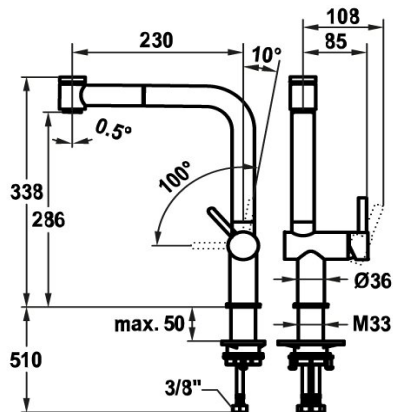

## KWC BEVO E Lever mixer - Kitchen

Modell-Linie: BEVO E | 10.531.003.700FL  
Armatura umywalkowa | Armatura jednouchwytowa

### KWC-No.

**125354**  
stainless steel, A 230, flexible connection hoses

**125355**  
industrial black, A 230, flexible connection hoses

- \* Lever mixer
- \* Lever installation only possible on the right side
- Child safety: cold water flow in lever position towards the front
- \* TouchProtect - anti-scald protection thanks to the "double skin" principle
- \* Pull-out spray
  - SprayClean - easy to clean and actively prevents limescale buildup
  - up to 600 mm pull-out length
  - PowerClean - needle spray mode, with automatic diverter reset
  - QuickConnect - Simple hose connection system

### ATT-KWC-FARBCODE

stainless steel

industrial black

- \* Hose guide, swivelling 150°
- \* EasyLock - a pull-out spray that easily slides back into place
- \* OptimalSpace - ample space for washing or working
- \* KWC cartridge S 25
  - with ceramic discs
  - flow rate and temperature continuously variable
- \* Flexible connection hoses 3/8"
- \* QuickInstallation - Fastening via threaded connection with locking screws
- \* Mounting hole size ø35 mm

Standmontage

Faucet\_typ

Hebelmischer

Dimension Height

338

G\_Acoustic group

I

Projection\_A