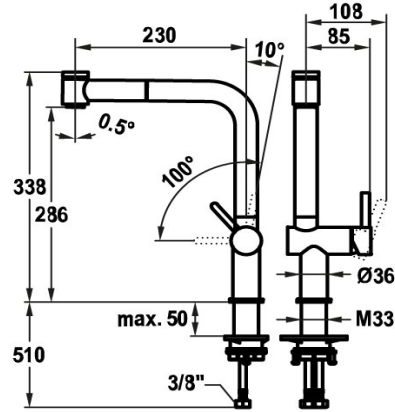

KWC BEVO E Lever mixer - Kitchen

Modell-Linie: BEVO E | 10.531.003.700FL
Umyvadlové armatury | Hydraulické armatury

KWC-No.

125354
stainless steel, A 230, flexible connection hoses

125355
industrial black, A 230, flexible connection hoses

ATT-KWC-FARBCODE

stainless steel

industrial black

- * Hose guide, swivelling 150°
- * EasyLock - a pull-out spray that easily slides back into place
- * OptimalSpace - ample space for washing or working
- * KWC cartridge S 25
 - with ceramic discs
 - flow rate and temperature continuously variable
- * Flexible connection hoses 3/8"
- * QuickInstallation - Fastening via threaded connection with locking screws
- * Mounting hole size ø35 mm

NEW

Technické údaje

ATT-KWC-A_AUSZUGBRAUSE_SIEB

6.2 l/min (3 bar)

ATT-KWC-A_AUSZUGBRAUSE_NORMAL

6.5 l/min (3 bar)

Connection

Flexible_Anschlusschläuche

Installation_type

Standmontage

Faucet_typ

Hebelmischer

Measure_Height

338

G_Acoustic group

I