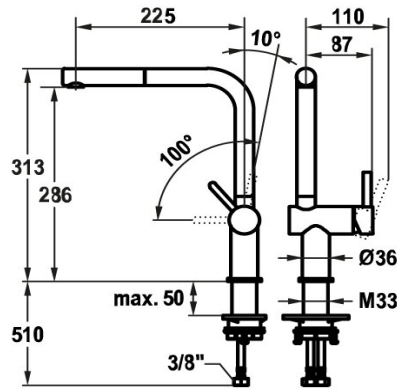

KWC BEVO E

Lever mixer - Kitchen

Modell-Linie: BEVO E | 10.531.103.751FL

Hanat | Käskikäyttöiset hanat

KWC-No.

125350

stainless steel, A 225, flexible connection hoses

125351

industrial black, A 225, flexible connection hoses

Värikoodi

stainless steel

industrial black

NEW

* Lever mixer

* Lever installation only possible on the right side

- Child safety: cold water flow in lever position towards the front

* TouchProtect - anti-scald protection thanks to the "double skin" principle

* Pull-out aerator

- Neoperl® Caché®

- up to 600 mm pull-out length

- QuickConnect - Simple hose connection system

* Hose guide, swivelling 150°

* Flexible connection hoses 3/8"

* QuickInstallation - Fastening via threaded connection with locking screws

* Mounting hole size ø35 mm

Tekniset tiedot

A_Spray (kitchen)

Connection

Spout

Handling