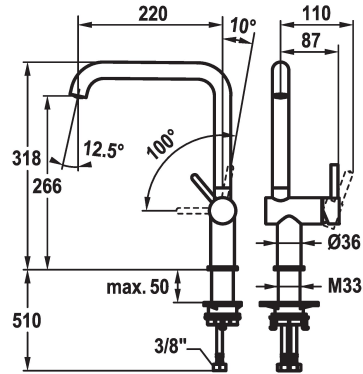

KWC BEVO E Lever mixer - Kitchen

Modell-Linie: BEVO E | 10.531.012.751FL
Armatura umywalkowa | Armatura jednouchwytywa

KWC-No.

125346
stainless steel, A 220, flexible connection hoses

125347
industrial black, A 220, flexible connection hoses

- * Lever mixer
- * Lever installation only possible on the right side
- Child safety: cold water flow in lever position towards the front
- * TouchProtect - anti-scald protection thanks to the "double skin" principle
- * Swivel spout 150°
- Neoperl® Caché® laminar
- * OptimalSpace - ample space for washing or working

ATT-KWC-FARBCODE

stainless steel

industrial black

- * KWC cartridge S 25
- with ceramic discs
- flow rate and temperature continuously variable
- * Flexible connection hoses 3/8"
- * QuickInstallation - Fastening via threaded connection with locking screws
- * Mounting hole size ø35 mm

Faucet_typ

Dimension Height

G_Acoustic group

Projection_A

EnergyLabelCH

ATT-KWC-MASS-WASSERAUSTRITT

Material

6.4 l/min (3 bar)