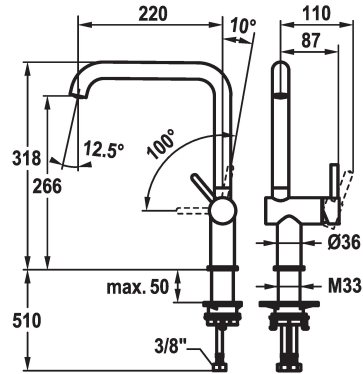

## KWC BEVO E

Lever mixer - Kitchen

Modell-Linie: BEVO E | 10.531.012.751FL  
Umyvadlové armatury | Hydraulické armatury

### KWC-No.

**125346**  
stainless steel, A 220, flexible connection hoses

**125347**  
industrial black, A 220, flexible connection hoses

- \* Lever mixer
- \* Lever installation only possible on the right side
- Child safety: cold water flow in lever position towards the front
- \* TouchProtect - anti-scald protection thanks to the "double skin" principle
- \* Swivel spout 150°
- Neoperl® Caché® laminar
- \* OptimalSpace - ample space for washing or working

### ATT-KWC-FARBCODE

stainless steel

industrial black

NEW

- \* KWC cartridge S 25
- with ceramic discs
- flow rate and temperature continuously variable
- \* Flexible connection hoses 3/8"
- \* QuickInstallation - Fastening via threaded connection with locking screws
- \* Mounting hole size ø35 mm

Measure\_Height

G\_Acoustic group

Projection\_A

EnergyLabelCH

ATT-KWC-MASS-WASSERAUSTRITT

Materiál

6.4 l/min (3 bar)

Flexible\_Anschlusschläuche