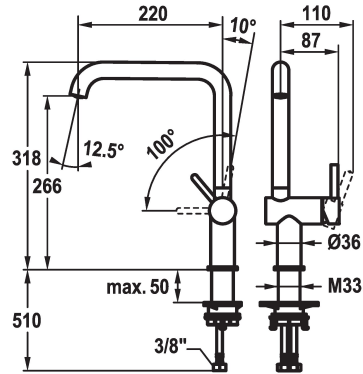

KWC BEVO E Lever mixer - Kitchen

Modell-Linie: BEVO E | 10.531.012.700FL
Kranar | Hydraulické armatúry

KWC-No.

125346
stainless steel, A 220, flexible connection hoses

125347
industrial black, A 220, flexible connection hoses

- * Lever mixer
- * Lever installation only possible on the right side
- Child safety: cold water flow in lever position towards the front
- * TouchProtect - anti-scald protection thanks to the "double skin" principle
- * Swivel spout 150°
- Neoperl® Caché® laminar
- * OptimalSpace - ample space for washing or working

industrial black

- * KWC cartridge S 25
- with ceramic discs
- flow rate and temperature continuously variable
- * Flexible connection hoses 3/8"
- * QuickInstallation - Fastening via threaded connection with locking screws
- * Mounting hole size ø35 mm

6.4 l/min (3 bar)

Flexible_Anschlusschläuche

schwenkbar

seitenbedient

stainless steel

Standmontage

Hebelmischer

318