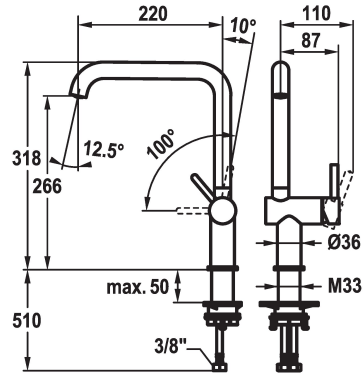

KWC BEVO E Lever mixer - Kitchen

Modell-Linie: BEVO E | 10.531.012.700FL
Armatura umywalkowa | Armatura jednouchwytywa

KWC-No.

125346
stainless steel, A 220, flexible connection hoses

125347
industrial black, A 220, flexible connection hoses

- * Lever mixer
- * Lever installation only possible on the right side
- Child safety: cold water flow in lever position towards the front
- * TouchProtect - anti-scald protection thanks to the "double skin" principle
- * Swivel spout 150°
- Neoperl® Caché® laminar
- * OptimalSpace - ample space for washing or working

ATT-KWC-FARBCODE

stainless steel

industrial black

- * KWC cartridge S 25
- with ceramic discs
- flow rate and temperature continuously variable
- * Flexible connection hoses 3/8"
- * QuickInstallation - Fastening via threaded connection with locking screws
- * Mounting hole size ø35 mm

Faucet_typ

Dimension Height

G_Acoustic group

Projection_A

EnergyLabelCH

ATT-KWC-MASS-WASSERAUSTRITT

Material

6.4 l/min (3 bar)