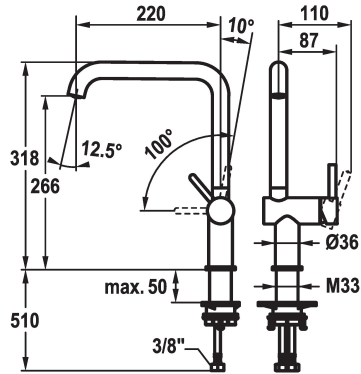

KWC BEVO E Lever mixer - Kitchen

Modell-Linie: BEVO E | 10.531.012.700FL
Hanat | Käsikäyttöiset hanat

KWC-No.

125346
stainless steel, A 220, flexible connection hoses

125347
industrial black, A 220, flexible connection hoses

- * Lever mixer
- * Lever installation only possible on the right side
- Child safety: cold water flow in lever position towards the front
- * TouchProtect - anti-scald protection thanks to the "double skin" principle
- * Swivel spout 150°
- Neoperl® Caché® laminar
- * OptimalSpace - ample space for washing or working

Värikoodi

stainless steel

industrial black

NEW

- * KWC cartridge S 25
- with ceramic discs
- flow rate and temperature continuously variable
- * Flexible connection hoses 3/8"
- * QuickInstallation - Fastening via threaded connection with locking screws
- * Mounting hole size ø35 mm

Measure_Height

G_Acoustic group

Projection_A

EnergyLabelCH

ATT-KWC-MASS-WASSERAUSTRITT

Materiaali

lviCode

6.4 l/min (3 bar)