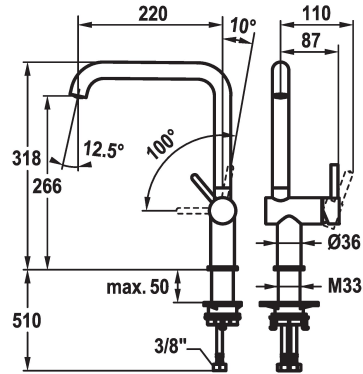

KWC BEVO E Lever mixer - Kitchen

Modell-Linie: BEVO E | 10.531.012.700FL
Taps | Manual taps

KWC-No.

125346
stainless steel, A 220, flexible connection hoses

125347
industrial black, A 220, flexible connection hoses

Color code

stainless steel

industrial black

NEW

- * KWC cartridge S 25
- with ceramic discs
- flow rate and temperature continuously variable
- * Flexible connection hoses 3/8"
- * QuickInstallation - Fastening via threaded connection with locking screws
- * Mounting hole size ø35 mm

Technical Data

Spray: Flow rate

6.4 l/min (3 bar)

Connection

Flexible connection hoses

Spout

swivel

Handling

266

material

stainless steel

Spare Parts

KWC BEVO E
Lever mixer - Kitchen

Modell-Linie: BEVO E | 10.531.012.700FL
Taps | Manual taps

Service key Neoperl © Caché ©, JR, 21
mm, red

639017
Z.635.215
