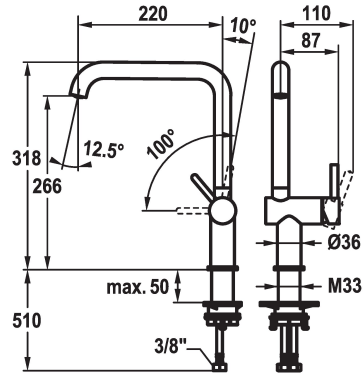

KWC BEVO E Lever mixer - Kitchen

Modell-Linie: BEVO E | 10.531.012.700FL
Taps | Manual taps

KWC-No.

125346
stainless steel, A 220, flexible connection hoses

125347
industrial black, A 220, flexible connection hoses

Color code

stainless steel

industrial black

NEW

- * KWC cartridge S 25
- with ceramic discs
- flow rate and temperature continuously variable
- * Flexible connection hoses 3/8"
- * QuickInstallation - Fastening via threaded connection with locking screws
- * Mounting hole size ø35 mm

Technical Data

Spray: Flow rate

6.4 l/min (3 bar)

Connection

Flexible connection hoses

Spout

swivel

Handling

266

material

stainless steel

Spare Parts

KWC BEVO E Lever mixer - Kitchen

Modell-Linie: BEVO E | 10.531.012.700FL
Taps | Manual taps

Service key Neoperl © Caché ©, JR, 21
mm, red

639017
Z.635.215
