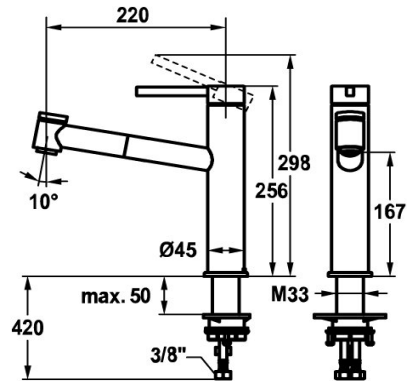

## KWC BEVO E Lever mixer - Kitchen

Modell-Linie: BEVO E | 10.531.032.700FL  
Hanat | Käsikäyttöiset hanat

### KWC-No.

**125345**  
stainless steel, A 220, flexible connection hoses

**125591**  
industrial black, A 220, flexible connection hoses

- \* Lever mixer
- \* TouchProtect - anti-scald protection thanks to the "double skin" principle
- \* Pull-out spray
  - SprayClean - easy to clean and actively prevents limescale buildup
  - up to 700 mm pull-out length
- PowerClean - needle spray mode, with automatic diverter reset
- QuickConnect - Simple hose connection system

### Värikoodi

stainless steel

industrial black

- \* Hose guide, swivelling 120°
- \* EasyLock - a pull-out spray that easily slides back into place
- \* KWC cartridge M 35 S
  - with ceramic discs
  - flow rate and temperature continuously variable
- \* Flexible connection hoses 3/8"
- \* QuickInstallation - Fastening via threaded connection with locking screws
- \* Mounting hole size ø35 mm

Installation\_type

Faucet\_typ

Measure\_Height

G\_Acoustic\_group

Projection\_A

EnergyLabelCH

ATT-KWC-MASS-WASSERAUSTRITT

Materiaali