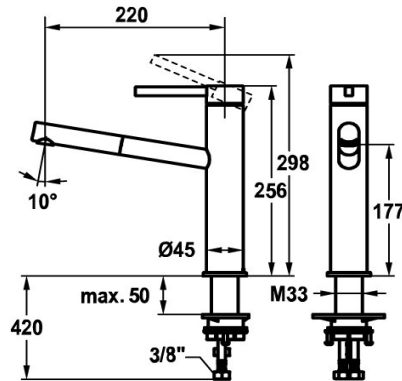

## KWC BEVO E Lever mixer - Kitchen

Modell-Linie: BEVO E | 10.531.112.700FL  
Umyvadlové armatury | Hydraulické armatury

### KWC-No.

**125344**  
stainless steel, A 220, flexible connection hoses

**125590**  
industrial black, A 220, flexible connection hoses

- \* Lever mixer
- \* TouchProtect - anti-scald protection thanks to the "double skin" principle
- \* Pull-out aerator
- Neoperl® Caché®
- up to 700 mm pull-out length
- QuickConnect - Simple hose connection system
- \* Hose guide, swivelling 120°

### ATT-KWC-FARBCODE

stainless steel

industrial black

- \* EasyLock - a pull-out spray that easily slides back into place
- \* KWC cartridge M 35 S
- with ceramic discs
- flow rate and temperature continuously variable
- \* Flexible connection hoses 3/8"
- \* QuickInstallation - Fastening via threaded connection with locking screws
- \* Mounting hole size ø35 mm

Faucet\_typ

Measure\_Height

G\_Acoustic group

Projection\_A

EnergyLabelCH

ATT-KWC-MASS-WASSERAUSTRITT

Materiál

5,4 l/min (3 bar)