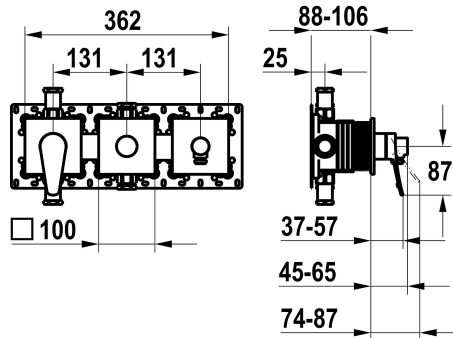

KWC ACTIVO

Trim kit, with safety device DIN EN 1717 – Lever mixer – Tub

Modell-Linie: ACTIVO | 20.404.550.000
 Armatura natryskowa | Baterie wannowe

KWC-No.

125335
 chromeline, trim kit, with safety device DIN EN 1717

- * Trim kit with function unit KWC HOMEBOX
- * Outflow
 - with integrated hose connection
 - above or below for the second consumer with CHOICE diverter without automatic reset
- * KWC cartridge M 35-S HF
 - with ceramic discs
 - flow rate and temperature continuously variable

- * Scope of delivery:
 - Lever mixer unit
 - Diverter unit
 - Hose connection unit
 - Fastening of the cover plate without screws
- * To be ordered separately:
 - Unit for concealed installation KWC HOMEBOX Thermostatic/ lever mixer 2 consumers 39.006.261.931

Dane techniczne

ATT-KWC-A_ABGANG_UP	19.2 l/min (3bar)
ATT-KWC-A_BRAUSENABGANG	15.3 l/min (3bar)
średnicy	362x100
Handling	frontbedient
ATT-KWC-FARBCODE	chromeline
Installation_type	Montaz naścienny
Faucet_typ	Hebelmischer
G_Acoustic group	II
ATT-KWC-UNTERPUTZ	FM-Set mit SI
ATT-KWC-G_BRAUSENABGANG	I
EnergyLabelCH	C
Material	Mosiądz