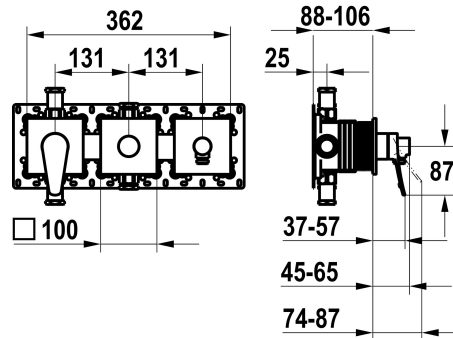

KWC ACTIVO

Trim kit, with safety device DIN EN 1717 – Lever mixer – Tub

Modell-Linie: ACTIVO | 20.404.550.000

Suihkut ja suihkupaneelit | Allashanat

KWC-No.

125335

chromeline, trim kit, with safety device DIN EN 1717

* Trim kit with function unit KWC HOMEBOX

* Outflow

- with integrated hose connection

- above or below for the second consumer with CHOICE diverter without automatic reset

* KWC cartridge M 35-S HF

- with ceramic discs

NEW

Tekniset tiedot

ATT-KWC-A_ABGANG_UP

19.2 l/min (3bar)

ATT-KWC-A_BRAUSENABGANG

15.3 l/min (3bar)

Halkaisija

362x100