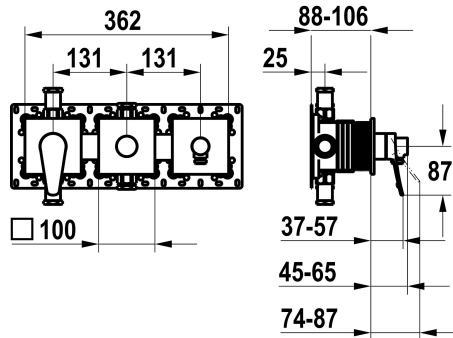

## KWC ACTIVO

Trim kit, with safety device DIN EN 1717 – Lever mixer – Tub

Modell-Linie: ACTIVO | 20.404.550.000  
Sprchové armatury | Vanové armatury

### KWC-No.

**125335**  
chromeline, trim kit, with safety device DIN EN 1717

- \* Trim kit with function unit KWC HOMEBOX
- \* Outflow
  - with integrated hose connection
  - above or below for the second consumer with CHOICE diverter without automatic reset
- \* KWC cartridge M 35-S HF
  - with ceramic discs
  - flow rate and temperature continuously variable

- \* Scope of delivery:
  - Lever mixer unit
  - Diverter unit
  - Hose connection unit
  - Fastening of the cover plate without screws
- \* To be ordered separately:
  - Unit for concealed installation KWC HOMEBOX Thermostatic/ lever mixer 2 consumers 39.006.261.931

### Technické údaje

ATT-KWC-A_ABGANG_UP	19.2 l/min (3bar)
ATT-KWC-A_BRAUSENABGANG	15.3 l/min (3bar)
ATT-KWC-DURCHMESSER	362x100
Handling	frontbedient
ATT-KWC-FARBCODE	chromeline
Installation_type	montáž na stěnu
Faucet_typ	Hebelmischer
G_Acoustic group	II
ATT-KWC-UNTERPUTZ	FM-Set mit SI
ATT-KWC-G_BRAUSENABGANG	I
EnergyLabelCH	C
Materiál	mosaz