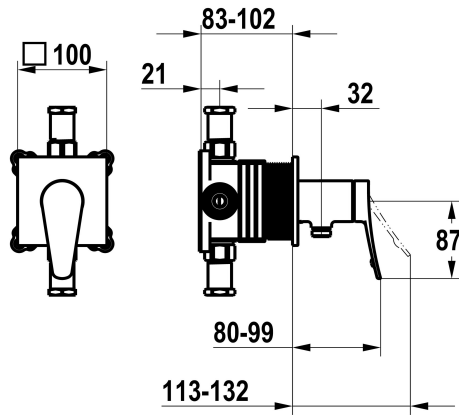

KWC ACTIVO

Trim kit, with safety device DIN EN 1717 – Lever mixer – Shower

Modell-Linie: ACTIVO | 21.404.550.000
Suihkut ja suihkupaneelit | Manuaali suihkut

KWC-No.

125332
chromeline, trim kit, with safety device DIN EN 1717

NEW

- * Trim kit with function unit KWC HOMEBOX
- * Outflow
 - with integrated hose connection
- * KWC cartridge M 35-S HF
 - with ceramic discs
 - flow rate and temperature continuously variable

- * Scope of delivery:
 - Lever mixer unit with integrated hose connection
 - Fastening of the cover plate without screws
- * To be ordered separately:
 - Unit for concealed installation KWC HOMEBOX Lever mixer 1 Consumers 39.006.251.931

Tekniset tiedot

ATT-KWC-A_ABGANG_UP
Halkaisija
Handling
ATT-KWC-FARBCODE
Installation_type
Faucet_typ
G_Acoustic group
ATT-KWC-UNTERPUTZ
EnergyLabelCH
Materiaali
IviCode

16 l/min (3 bar)
100x100
frontbedient
chromeline
Seinäsennus
Hebelmischer
I
FM-Set mit SI
C
Messinki
0

Varaosat

KWC ACTIVO

Trim kit, with safety device DIN EN 1717 – Lever mixer – Shower

Modell-Linie: **ACTIVO** | 21.404.550.000

Suihkut ja suihkupaneelit | Manuaali suihkut

Cartridge M 35-S HF

537602

Z.537.602
