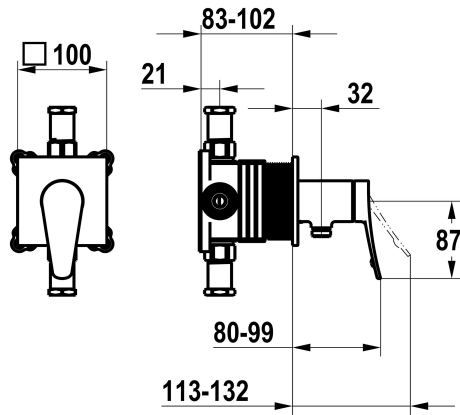

KWC ACTIVO

Trim kit, with safety device DIN EN 1717 – Lever mixer – Shower

Modell-Linie: ACTIVO | 21.404.550.000
Showers | Manual shower

KWC-No.

125332
chromeline, trim kit, with safety device DIN EN 1717

NEW

- * Trim kit with function unit KWC HOMEBOX
- * Outflow
 - with integrated hose connection
- * KWC cartridge M 35-S HF
 - with ceramic discs
 - flow rate and temperature continuously variable

- * Scope of delivery:
 - Lever mixer unit with integrated hose connection
 - Fastening of the cover plate without screws
- * To be ordered separately:
 - Unit for concealed installation KWC HOMEBOX Lever mixer 1 Consumers 39.006.251.931

Technical Data

Flow rate
Diameter
Handling
Color code
Installation type
Faucet_typ
Acoustic group
Concealed unit
Energy label
material

16 l/min (3 bar)
100 x 100
front lever
chromeline
Wall mounted
Lever mixer
I
Trim kit, with vacuum breaker
C
Brass

Spare Parts

Cartridge M 35-S HF

537602

KWC ACTIVO

Trim kit, with safety device DIN EN 1717 – Lever mixer – Shower

Modell-Linie: ACTIVO | 21.404.550.000
Showers | Manual shower

Z.537.602
