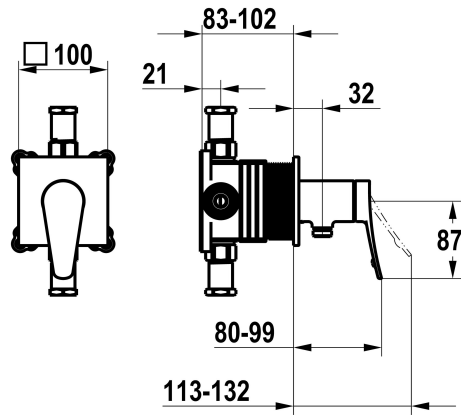

## KWC ACTIVO

Trim kit, with safety device DIN EN 1717 – Lever mixer – Shower

Modell-Linie: ACTIVO | 21.404.550.000

Sprchové armatury | Hydraulické sprchy

### KWC-No.

**125332**

chromeline, trim kit, with safety device DIN EN 1717

- \* Trim kit with function unit KWC HOMEBOX
- \* Outflow
  - with integrated hose connection
- \* KWC cartridge M 35-S HF
  - with ceramic discs
  - flow rate and temperature continuously variable

- \* Scope of delivery:
  - Lever mixer unit with integrated hose connection
  - Fastening of the cover plate without screws
- \* To be ordered separately:
  - Unit for concealed installation KWC HOMEBOX Lever mixer 1 Consumers 39.006.251.931

### Technické údaje

ATT-KWC-A_ABGANG_UP
ATT-KWC-DURCHMESSER
Handling
ATT-KWC-FARBCODE
Installation_type
Faucet_typ
G_Acoustic group
ATT-KWC-UNTERPUTZ
EnergyLabelCH
Materiál

16 l/min (3 bar)
100x100
frontbedient
chromeline
montáž na stěnu
Hebelmischer
I
FM-Set mit SI
C
mosaz