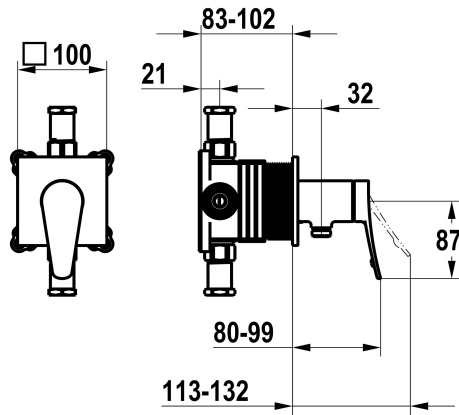

KWC ACTIVO

Trim kit, with safety device DIN EN 1717 – Lever mixer – Shower

Modell-Linie: ACTIVO | 21.404.550.000
Showers | Manual shower

KWC-No.

125332
chromeline, trim kit, with safety device DIN EN 1717

NEW

- * Trim kit with function unit KWC HOMEBOX
- * Outflow
 - with integrated hose connection
- * KWC cartridge M 35-S HF
 - with ceramic discs
 - flow rate and temperature continuously variable

- * Scope of delivery:
 - Lever mixer unit with integrated hose connection
 - Fastening of the cover plate without screws
- * To be ordered separately:
 - Unit for concealed installation KWC HOMEBOX Lever mixer 1 Consumers 39.006.251.931

Technical Data

Flow rate
Diameter
Handling
Color code
Installation_type
Faucet_typ
G_Acoustic group
Concealed_unit
Energy Label
material

16 l/min (3 bar)
100 x 100
front lever
chrome
Wall mounted
Lever mixer
I
Trim kit, with vacuum breaker
C
Brass

Spare Parts

Cartridge M 35-S HF

537602

KWC ACTIVO

Trim kit, with safety device DIN EN 1717 – Lever mixer – Shower

Modell-Linie: ACTIVO | 21.404.550.000

Showers | Manual shower

Z.537.602
