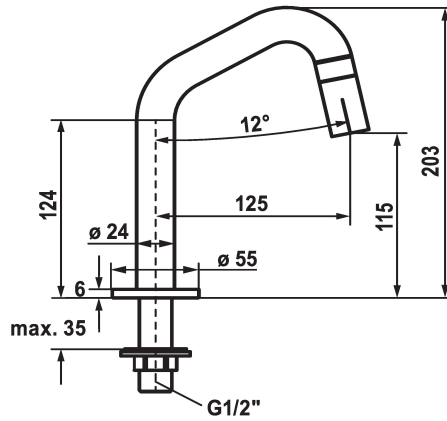

KWC STANDVENTIL Vertical shut-off valve

Modell-Linie: **STANDVENTIL** | 25.001.011.751
Armatura umywalkowa | Armatura jednouchwytywa

KWC-No.

125328
stainless steel, A 125, G 1/2"

125329
industrial black, A 125, G 1/2"

- * Vertical shut-off valve
- * Operating handle integrated into the spout
- * Fixed spout
- Neoperl® Caché®

ATT-KWC-FARBCODE

stainless steel

industrial black

- * Ceramic disc valve 1/2" 90°
- * Connecting thread 1/2"
- * Mounting hole size 22mm or 35mm

Dimension Height

G_Acoustic group

Projection_A

EnergyLabelCH

5 l/min (3 bar)

G1/2"

frontbedient

industrial black

KWC STANDVENTIL
Vertical shut-off valve

Modell-Linie: STANDVENTIL | 25.001.011.751
Armatura umywalkowa | Armatura jednouchwytowa

Service key Neoperl © Caché ©, JR, 21
mm, red

639017
Z.635.215
