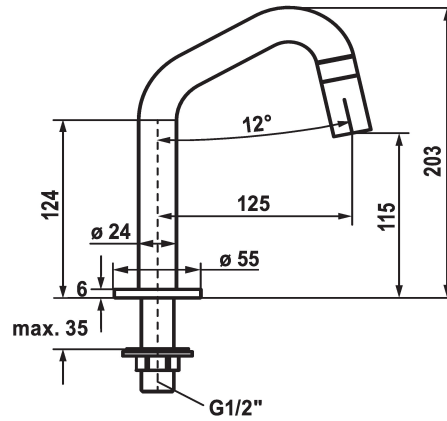

KWC STANDVENTIL Vertical shut-off valve

Modell-Linie: STANDVENTIL | 25.001.011.751
Taps | Manual taps

KWC-No.

125328
stainless steel, A 125, G 1/2"

125329
industrial black, A 125, G 1/2"

- * Vertical shut-off valve
- * Operating handle integrated into the spout
- * Fixed spout
- Neoperl® Caché®

Color code

stainless steel

industrial black

- * Ceramic disc valve 1/2" 90°
- * Connecting thread 1/2"
- * Mounting hole size ø22mm or ø35mm

Technical Data

Flow rate
Connection
Handling
Color code
Installation type
Faucet_typ
Design
Measure Height
Acoustic group
Projection A
Energy label

5 l/min (3 bar)
G 1/2"
front lever
industrial black
Pillar installation
Vertical shut-off valve
J-Spout
203
I
A 125
A

Spare Parts

KWC STANDVENTIL
Vertical shut-off valve

Modell-Linie: STANDVENTIL | 25.001.011.751
Taps | Manual taps

**Service key Neoperl © Caché ©, JR, 21
mm, red**

639017
Z.635.215
