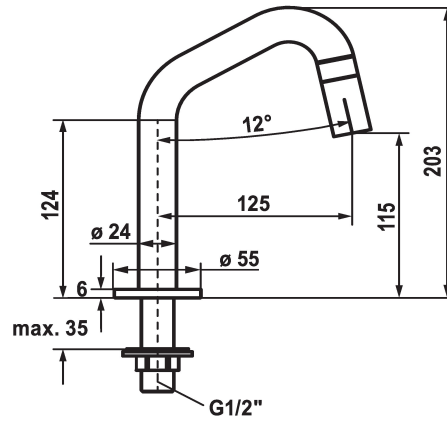

KWC STANDVENTIL Vertical shut-off valve

Modell-Linie: STANDVENTIL | 25.001.011.751
Umyvadlové armatury | Hydraulické armatury

KWC-No.

125328
stainless steel, A 125, G 1/2"

125329
industrial black, A 125, G 1/2"

- * Vertical shut-off valve
- * Operating handle integrated into the spout
- * Fixed spout
- Neoperl® Caché®

ATT-KWC-FARBCODE

stainless steel

industrial black

- * Ceramic disc valve 1/2" 90°
- * Connecting thread 1/2"
- * Mounting hole size ø22mm or ø35mm

Measure_Height

G_Acoustic_group

Projection_A

EnergyLabelCH

5 l/min (3 bar)

G1/2"

frontbedient

industrial black

KWC STANDVENTIL

Vertical shut-off valve

Modell-Linie: STANDVENTIL | 25.001.011.751

Umyvadlové armatury | Hydraulické armatury

**Service key Neoperl © Caché ©, JR, 21
mm, red**

639017
Z.635.215
