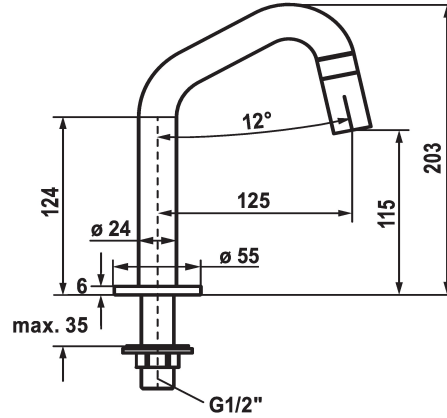

KWC STANDVENTIL Vertical shut-off valve

Modell-Linie: **STANDVENTIL** | 25.001.011.700
Armatura umywalkowa | Armatura jednouchwytywa

KWC-No.

125328
stainless steel, A 125, G 1/2"

125329
industrial black, A 125, G 1/2"

- * Vertical shut-off valve
- * Operating handle integrated into the spout
- * Fixed spout
- Neoperl® Caché®

ATT-KWC-FARBCODE

stainless steel

industrial black

- * Ceramic disc valve 1/2" 90°
- * Connecting thread 1/2"
- * Mounting hole size 22mm or 35mm

Dimension Height

G_Acoustic group

Projection_A

EnergyLabelCH

5 l/min (3 bar)

G1/2"

frontbedient

stainless steel

KWC STANDVENTIL

Vertical shut-off valve

Modell-Linie: STANDVENTIL | 25.001.011.700

Armatura umywalkowa | Armatura jednouchwytowa

**Service key Neoperl © Caché ©, JR, 21
mm, red**

639017
Z.635.215
